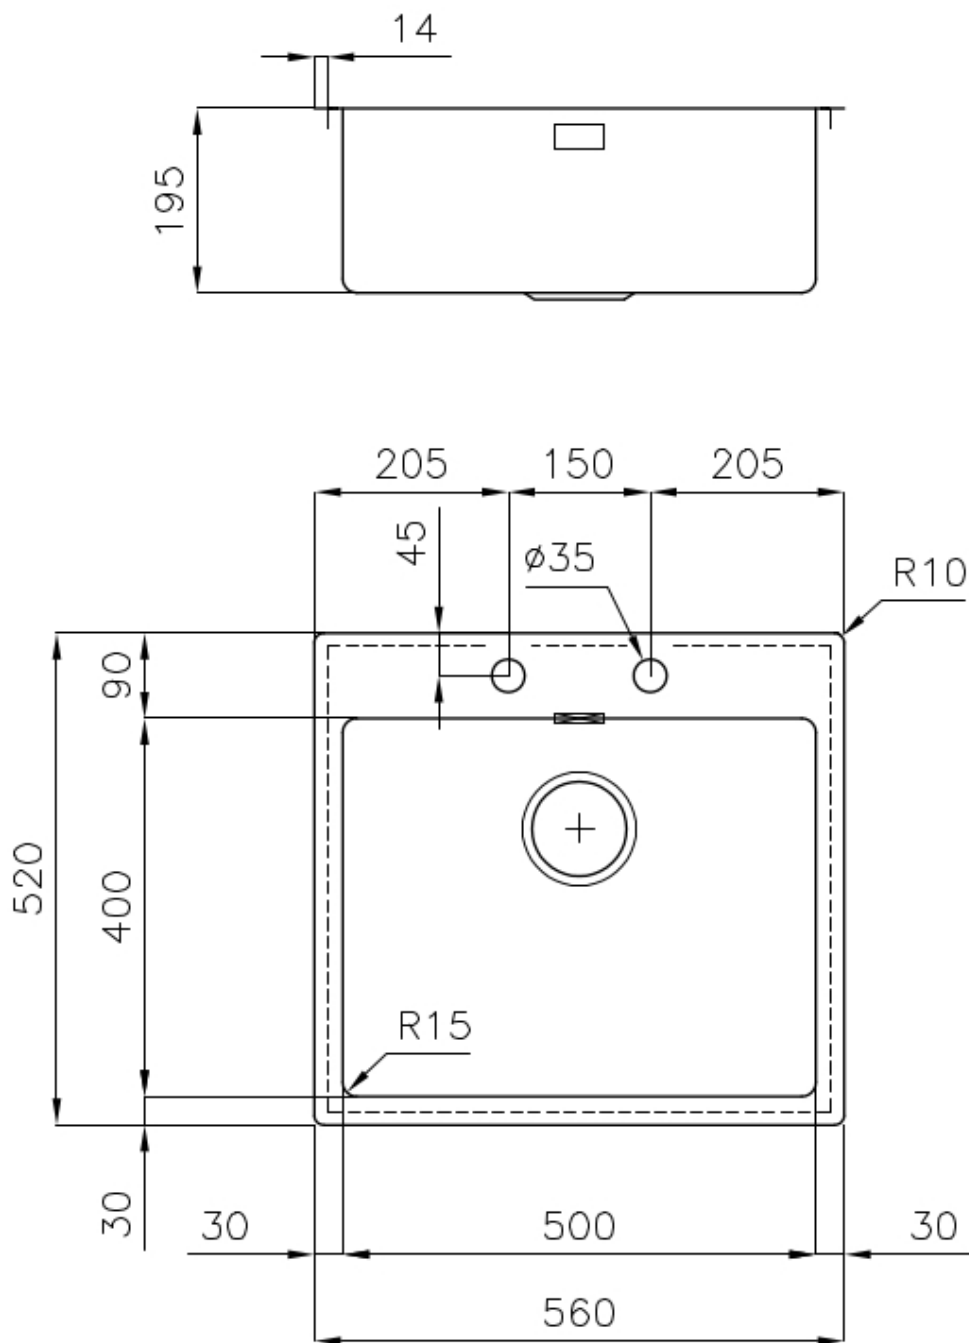

TECHNICAL DATA