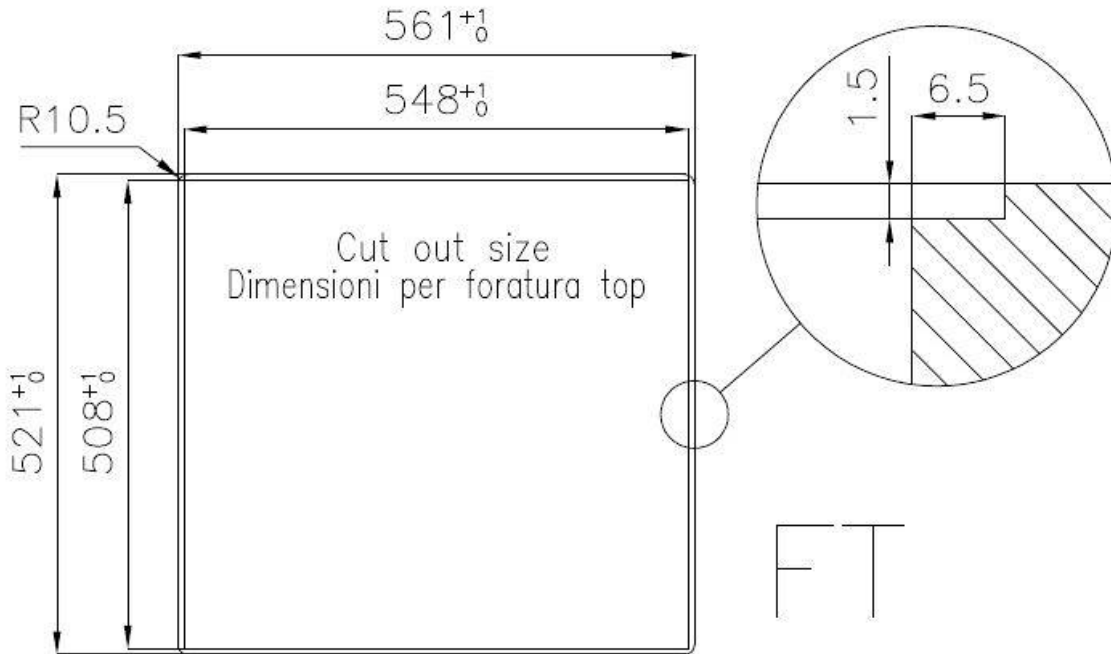

Lavello serie KE cod. 2265/050