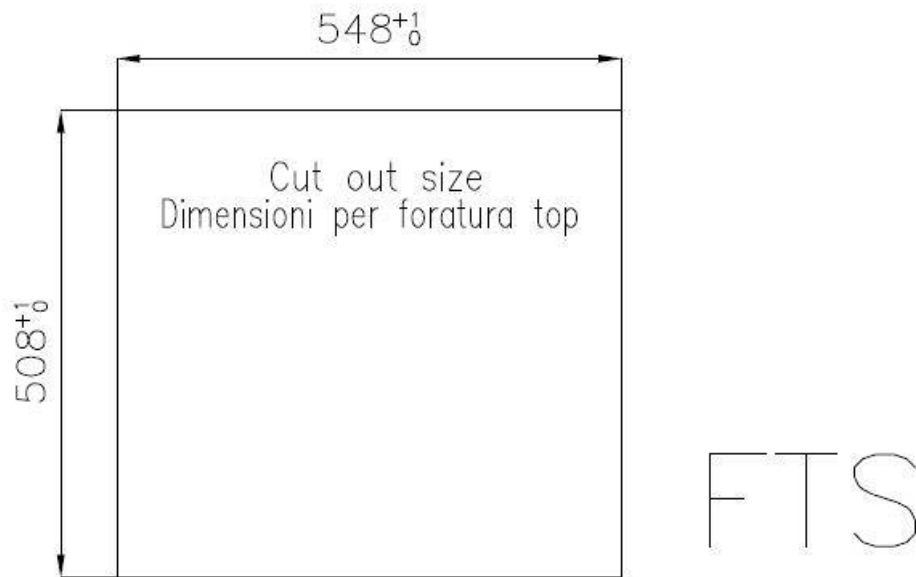

Lavello serie KE cod. 2265/050