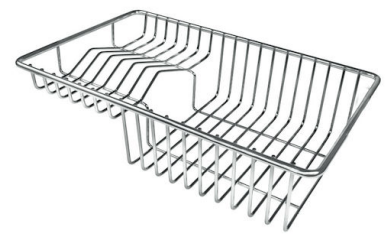

## OPTIONAL ACCESSORIES

**CUVETTE PERFOREE INOX**

A154 F00

\* only in combination with the accessory  
A644 F04

**CUVETTE PLASTIQUE BLANCHE**

A153 A00

**GRILLE POR.ASSIETTES INOX  
mm214x379**

A100 C03

\* only in combination with the accessory  
A644 A01

**GRILLE PORTE-ASSIETTES INOX**

**250x425**

A100 B01

**GRILLE PORTE-ASSIETTES INOX**

**25x35**

A100 A54

\* only in combination with the accessory  
A644 F04