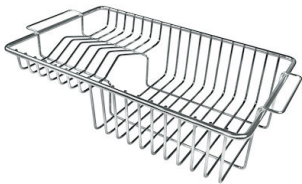

## OPTIONAL ACCESSORIES

**CUVETTE PERFOREE INOX**

A154 F00

\* only in combination with the accessory  
A644 F04

**CUVETTE PLASTIQUE BLANCHE**

A153 A00

**GRILLE POR.ASSIETTES INOX  
mm214x379**

A100 C03

\* only in combination with the accessory  
A644 A01

**GRILLE PORTE-ASSIETTES INOX**

**250x425**

A100 B01

**GRILLE PORTE-ASSIETTES INOX**

**25x35**

A100 A54

\* only in combination with the accessory  
A644 F04